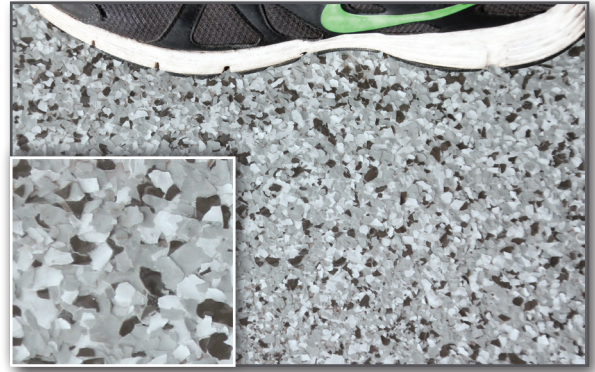

Resin Vinyl Colour Chart

Baltic

Platinum

Ash

Gunmetal

Ironbark

Pebble Beach

Tuscany

Chestnut

***Colours shown on chart are indicative only. Actual colours may differ slightly.**