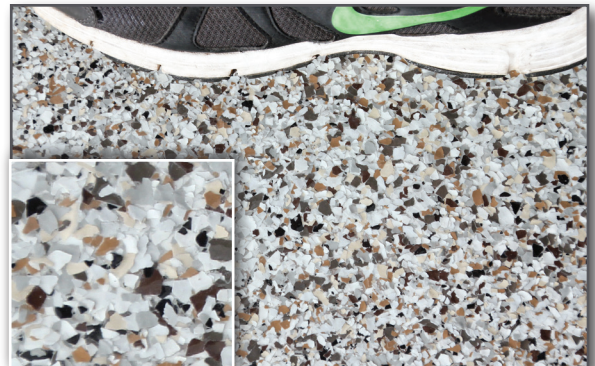

Resin Vinyl Colour Chart

Baltic

Platinum

Ash

Gunmetal

Ironbark

Pebble Beach

Tuscany

Chestnut

***Colours shown on chart are indicative only. Actual colours may differ slightly.**