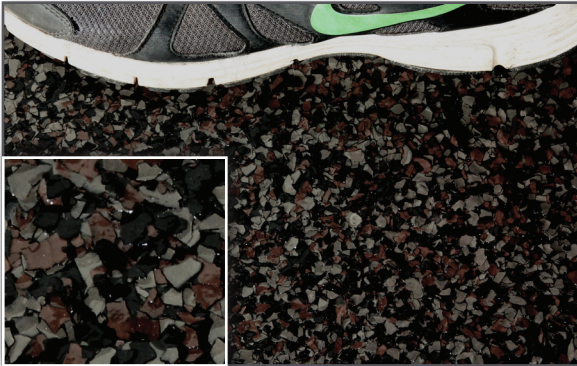

Resin Vinyl Colour Chart

Baltic

Platinum

Ash

Gunmetal

Ironbark

Pebble Beach

Tuscany

Chestnut

***Colours shown on chart are indicative only. Actual colours may differ slightly.**