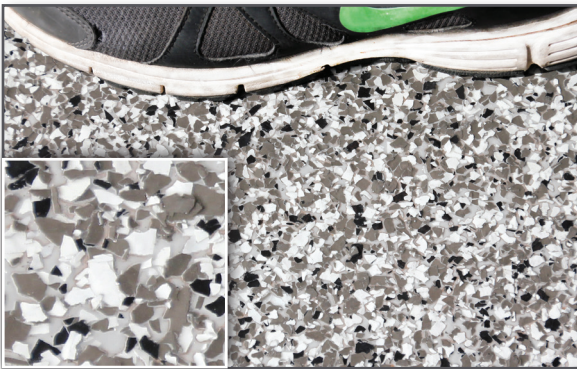

Resin Vinyl Colour Chart

Baltic

Platinum

Ash

Gunmetal

Ironbark

Pebble Beach

Tuscany

Chestnut

***Colours shown on chart are indicative only. Actual colours may differ slightly.**